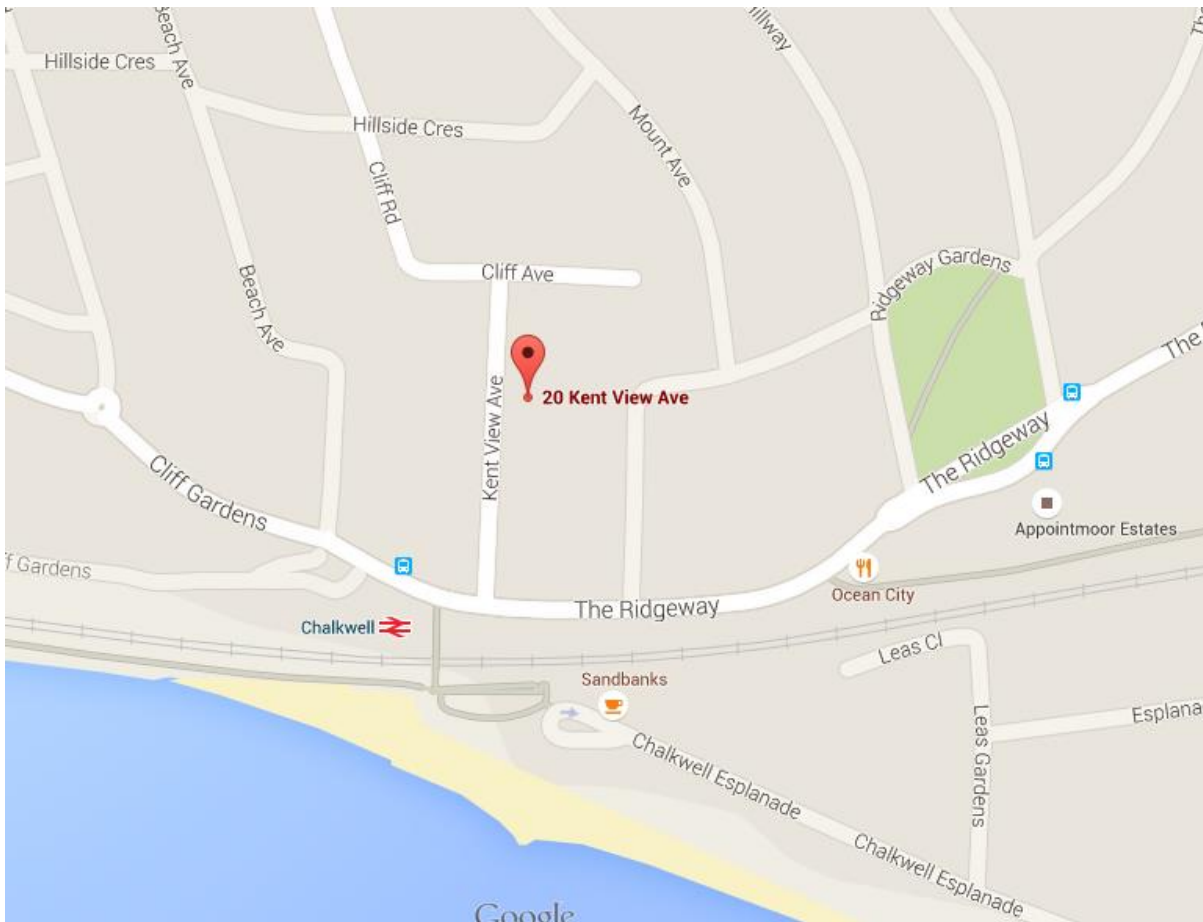

The address for Cook Clean With Kate demonstrations is:

20 Kent View Avenue  
Leigh On Sea  
Essex  
SS9 1HE

Kent View Avenue can be found almost directly opposite Chalkwell Station. Parking restrictions are in place along the road during daytime hours, but there are a number of parking spaces along The Ridgeway that runs alongside the railway line at the bottom of Kent View Avenue.